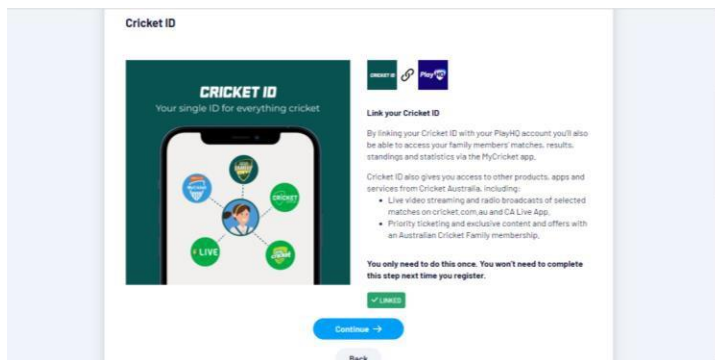

PlayHQ Player Registration Overview

Step by Step Guide

Log in to your Cricket ID:

- If you have previously logged into cricket.com.au, or have signed into the MyCricket app, or receive emails from 'Australian Cricket Family', then you should already have a Cricket ID associated with your email address. You should link this to PlayHQ at this step.
- If you have never accessed these services previously, you do not have a Cricket ID. If this is the case, please create one first. Once you have your Cricket ID, log-in to link it with PlayHQ.

LOG IN TO YOUR CRICKET ID

Your single ID for everything cricket

[Learn more about Cricket ID](#)

Sign in with Facebook

Sign in with Google

Sign in with Apple

or

Email *

This field is required

Password *

Show

[Forgot password](#)

Log in

Don't have Cricket ID? [Sign Up](#)

After logging in to your Cricket ID, the screen will revert to PlayHQ and will show that your Cricket ID is linked to your PlayHQ account.

Click "Continue ->"